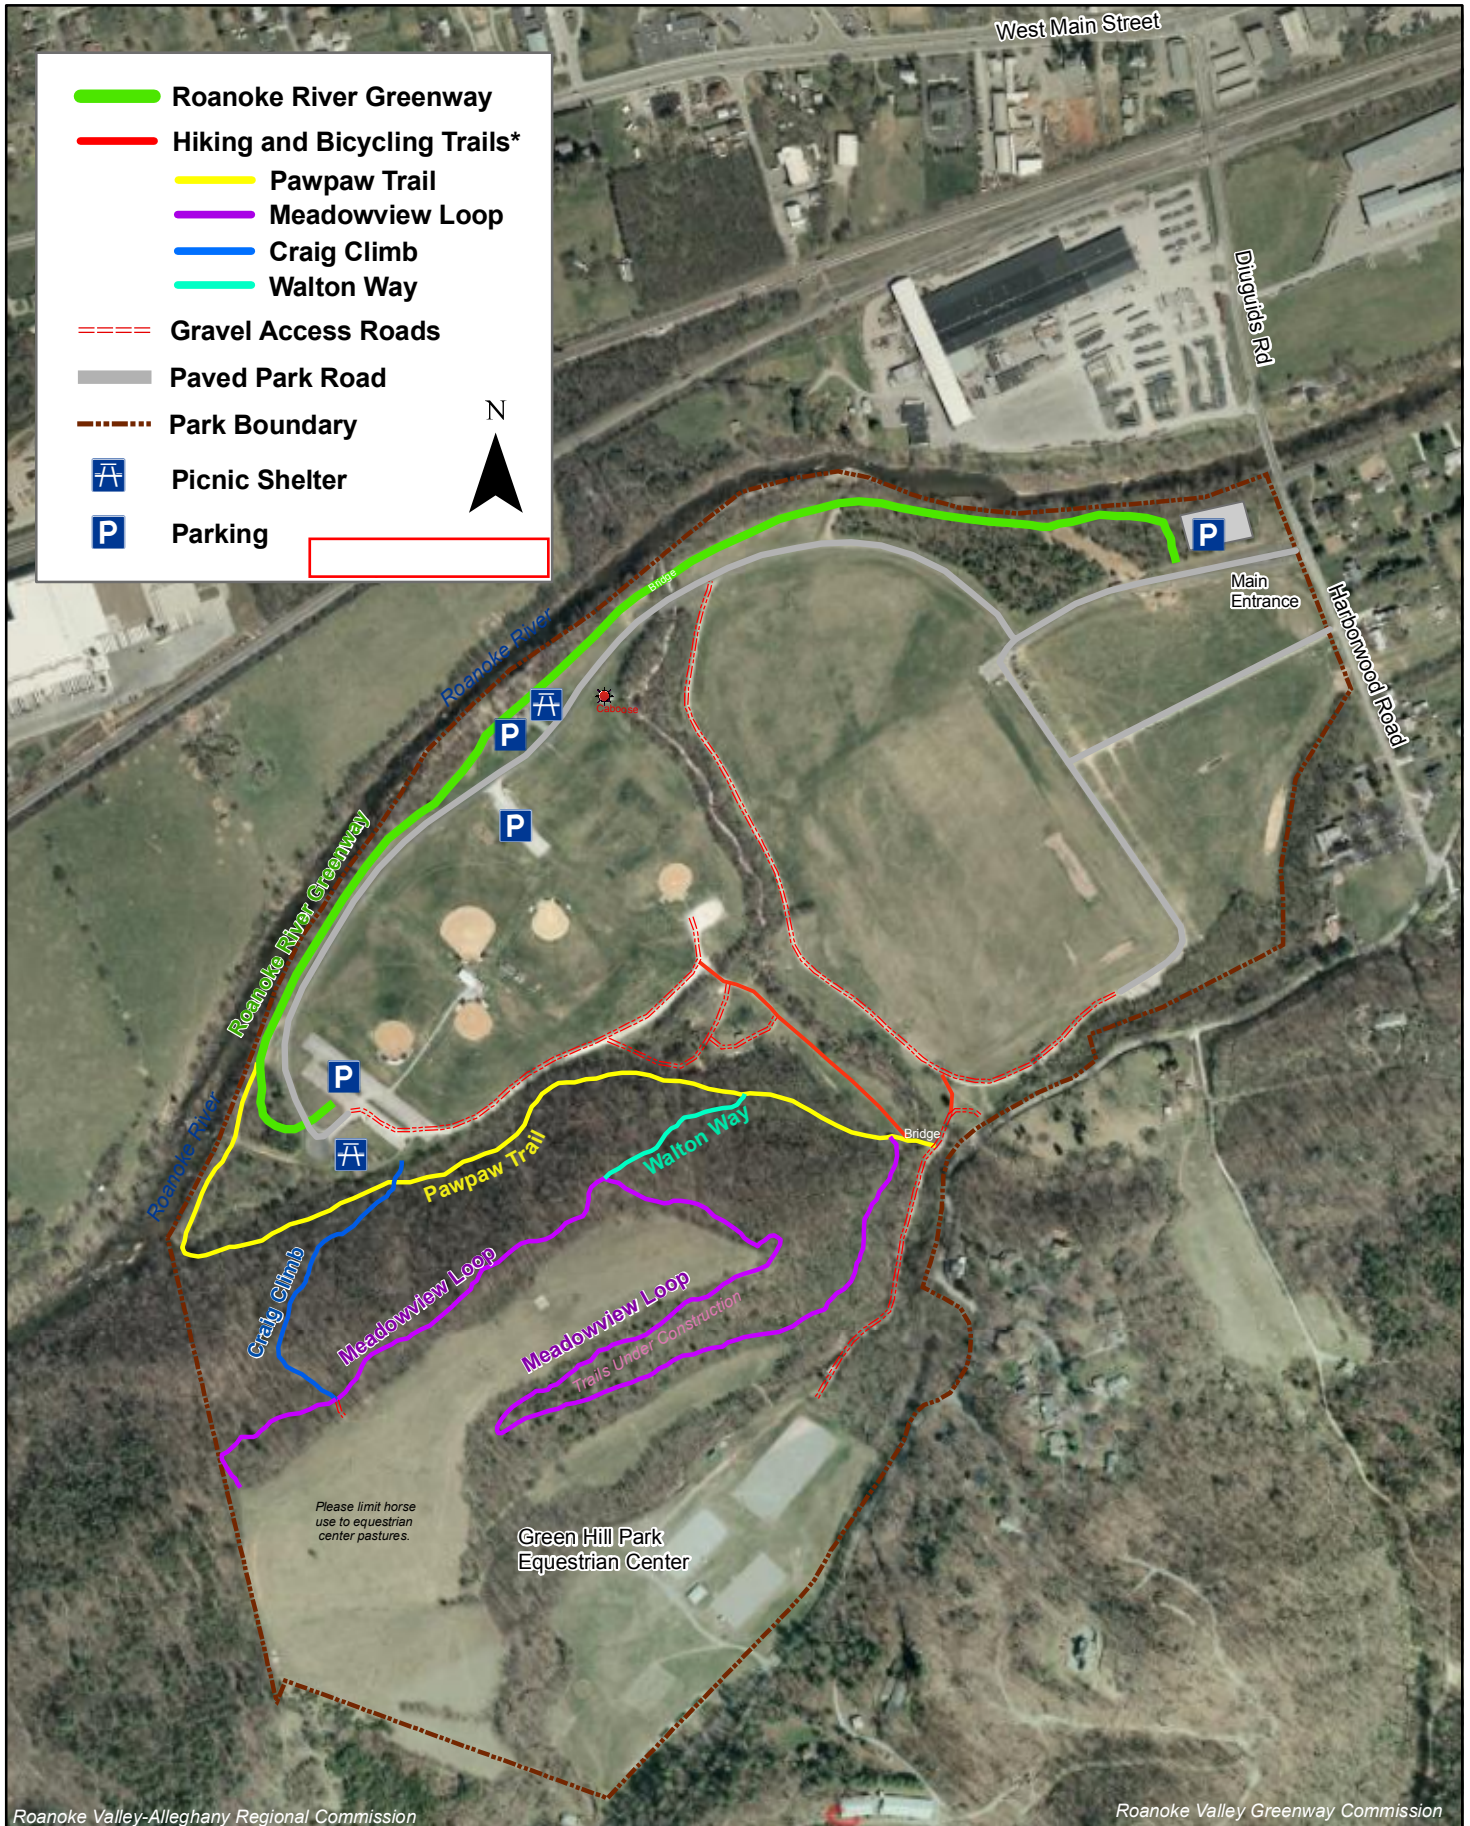

Green Hill Park-Greenway and Trail Map

- █ Roanoke River Greenway
- █ Hiking and Bicycling Trails*
- █ Pawpaw Trail
- █ Meadowview Loop
- █ Craig Climb
- █ Walton Way
- Gravel Access Roads
- Paved Park Road
- Park Boundary
- A Picnic Shelter
- P Parking